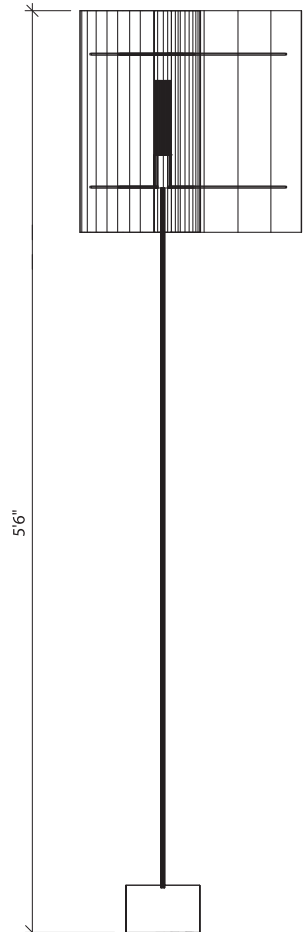

Fibonacci
Series

*Environmentally conscious...
and handsome, too*

David Bergman Architect

V: 212 475 3106
F: 212 677 7291
241 Eldridge Street 3R
New York, New York 10002

info@cyberg.com
www.cyberg.com

94

FIBONACCI SERIES

Fibonacci Series shades are made of post-industrial recycled or sustainably harvested wood veneer with a paper backer.

Lamping is 26 watt 4-pin compact fluorescent bulb with GU24 sockets.

All designs ©David Bergman

Ceiling Fixture
F&W #91

Sconce
F&W #93

Table Lamp
F&W #94

Floor Lamp
F&W #95

David Bergman Architect

V: 212 475 3106
F: 212 677 7291
241 Eldridge Street 3R
New York, New York 10002

info@cyberg.com
www.cyberg.com