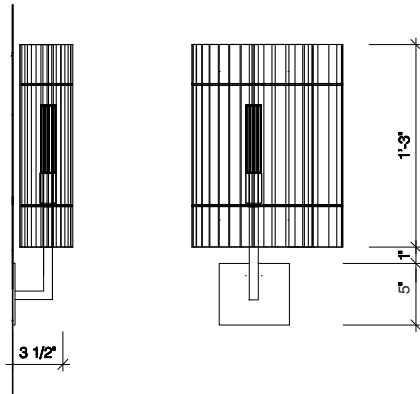

Fibonacci Series shades are made of post-industrial recycled or sustainably harvested wood veneer with a paper backer.

Lamping is 26 watt 4-pin compact fluorescent bulb with GU24 sockets.

All designs ©David Bergman

Ceiling Fixture
F&W #91

Sconce
F&W #93

Table Lamp
F&W #94

Floor Lamp
F&W #95

David Bergman Architect

V: 212 475 3106
F: 212 677 7291
241 Eldridge Street 3R
New York, New York 10002

info@cyberg.com
www.cyberg.com