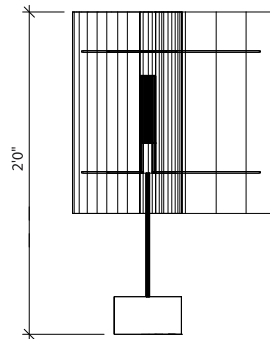

Ceiling Fixture
F&W #91

Sconce
F&W #93

Table Lamp
F&W #94

Floor Lamp
F&W #95

David Bergman Architect

V: 212 475 3106
F: 212 677 7291
241 Eldridge Street 3R
New York, New York 10002

info@cyberg.com
www.cyberg.com