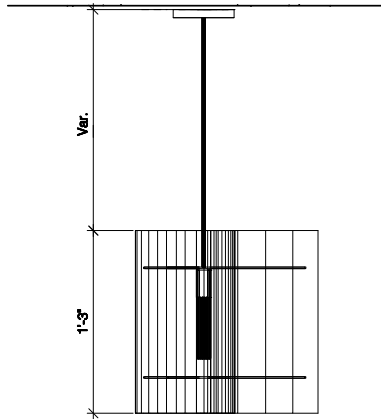

FIBONACCI SERIES

Fibonacci Series shades are made of post-industrial recycled or sustainably harvested wood veneer with a paper backer.

Lamping is 26 watt 4-pin compact fluorescent bulb with GU24 sockets.

All designs ©David Bergman

Ceiling Fixture
F&W #91