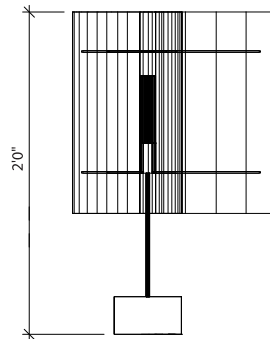

Ceiling Fixture
F&W #91

Sconce
F&W #93

Table Lamp
F&W #94

Floor Lamp
F&W #95

David Bergman Architect

V: 212 475 3106
F: 212 677 7291
241 Eldridge Street 3R
New York, New York 10002

info@cyberg.com
www.cyberg.com