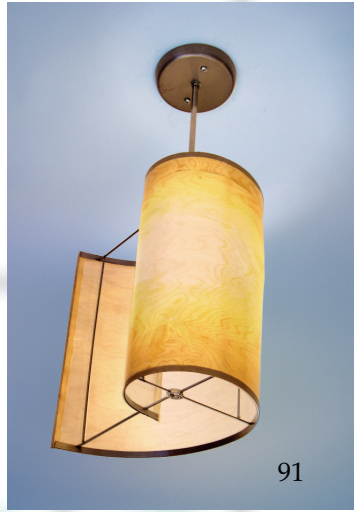

Fibonacci
Series

*Environmentally conscious...
and handsome, too*

David Bergman Architect

V: 212 475 3106
F: 212 677 7291
241 Eldridge Street 3R
New York, New York 10002

info@cyberg.com
www.cyberg.com

FIBONACCI SERIES

Fibonacci Series shades are made of post-industrial recycled or sustainably harvested wood veneer with a paper backer.

Lamping is 26 watt 4-pin compact fluorescent bulb with GU24 sockets.

All designs ©David Bergman