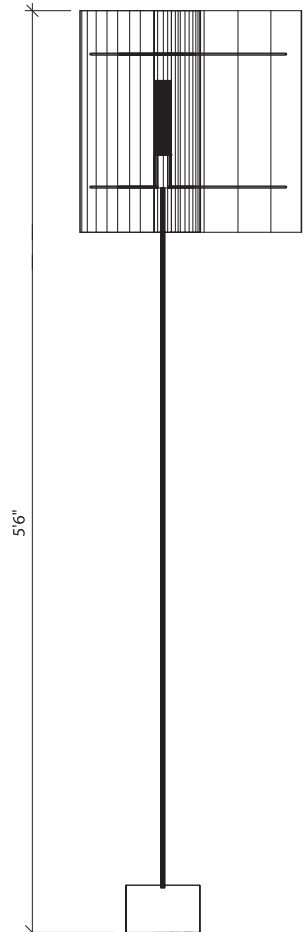

Fibonacci
Series

*Environmentally conscious...
and handsome, too*

David Bergman Architect

V: 212 475 3106
F: 212 677 7291
241 Eldridge Street 3R
New York, New York 10002

info@cyberg.com
www.cyberg.com

FIBONACCI SERIES

Fibonacci Series shades are made of post-industrial recycled or sustainably harvested wood veneer with a paper backer.

Lamping is 26 watt 4-pin compact fluorescent bulb with GU24 sockets.

All designs ©David Bergman

Ceiling Fixture
F&W #91

Sconce
F&W #93

Table Lamp
F&W #94

Floor Lamp
F&W #95

David Bergman Architect

V: 212 475 3106
F: 212 677 7291
241 Eldridge Street 3R
New York, New York 10002

info@cyberg.com
www.cyberg.com