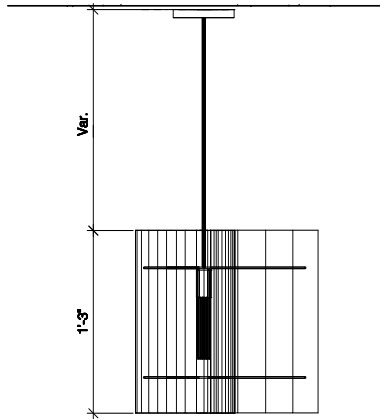

FIBONACCI SERIES

Fibonacci Series shades are made of post-industrial recycled or sustainably harvested wood veneer with a paper backer.

Lamping is 26 watt 4-pin compact fluorescent bulb with GU24 sockets.

All designs ©David Bergman

Ceiling Fixture
F&W #91