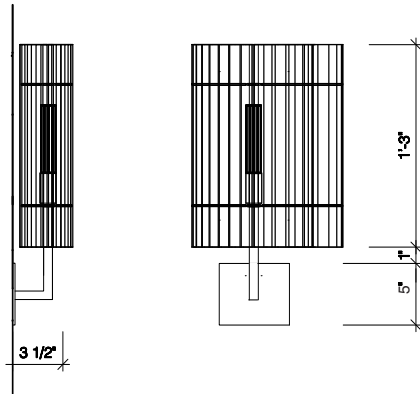

Fibonacci Series shades are made of post-industrial recycled or sustainably harvested wood veneer with a paper backer.

Lamping is 26 watt 4-pin compact fluorescent bulb with GU24 sockets.

All designs ©David Bergman

Ceiling Fixture
F&W #91

Sconce
F&W #93

Table Lamp
F&W #94

Floor Lamp
F&W #95

David Bergman Architect

V: 212 475 3106
F: 212 677 7291
241 Eldridge Street 3R
New York, New York 10002

info@cyberg.com
www.cyberg.com