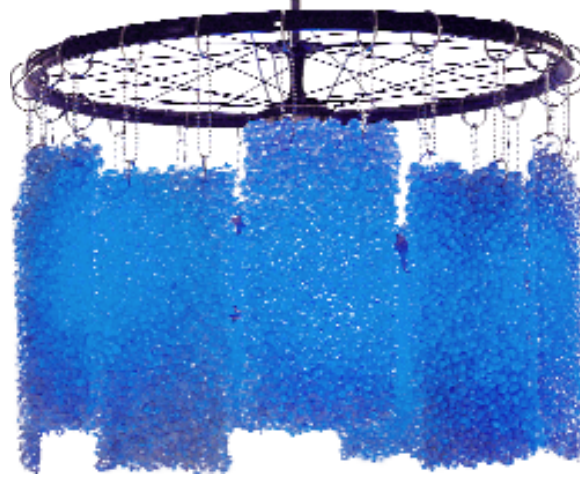

C Y C L E D

cycLED chandelier
 Color Changing or White LEDs
 surrounded by panels of
 recycled glass pebbles
 suspended from a
 salvaged bicycle wheel.
 Diameter: 25"
 Height: built to order

Fire & Water Lighting by
 David Bergman Architect
 V: 212 475 3106
 F: 212 677 7291
 241 Eldridge Street 3R
 New York, New York 10002