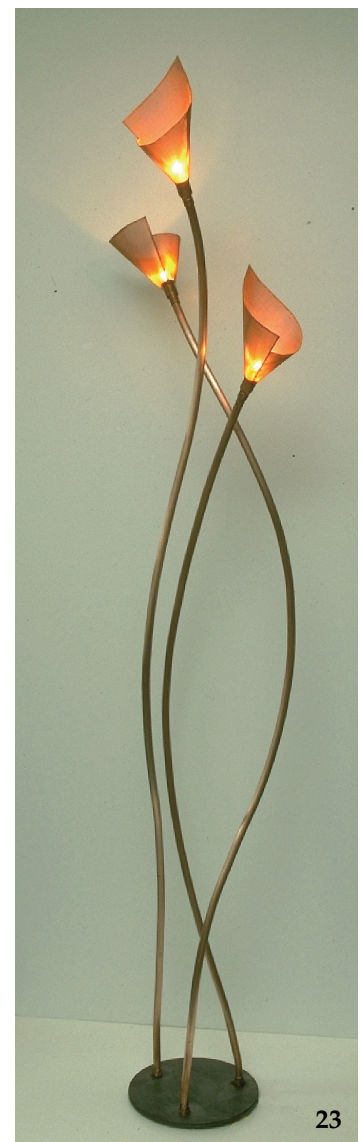

David Bergman Architect

V: 212 475 3106
F: 212 677 7291
241 Eldridge Street 3R
New York, New York 10002

info@cyberg.com
www.cyberg.com