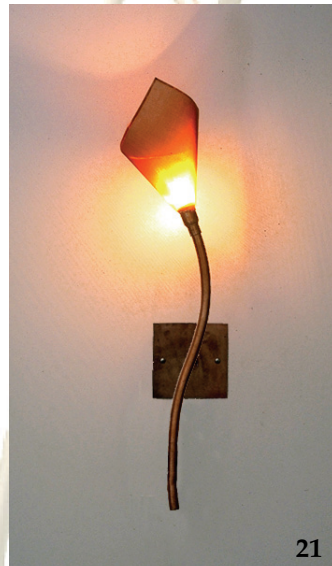

David Bergman Architect

V: 212 475 3106
F: 212 677 7291
241 Eldridge Street 3R
New York, New York 10002

info@cyberg.com
www.cyberg.com